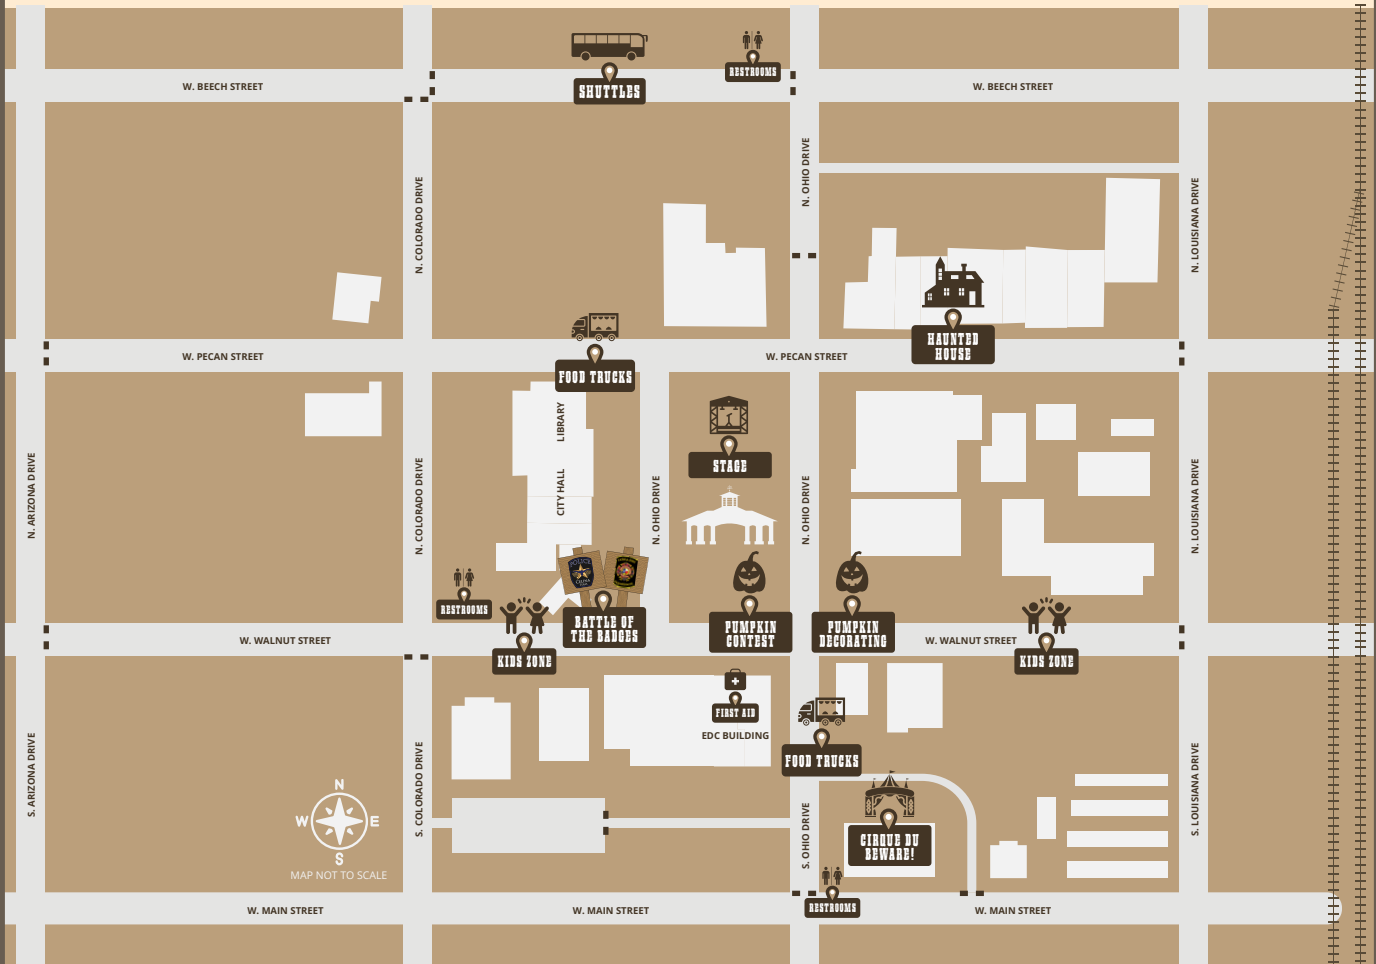

BEWARE! OF THE SQUARE

PRESENTED BY

SINACOLA

SCHEDULE

4:30 - 4:45 PM

SILK AERIALIST

4:45 - 5:30 PM

MAGIC SHOW

7:00 - 7:15 PM

SILK AERIALIST

7:15 - 8:00 PM

MAGIC SHOW

8:00 - 8:20 PM

HAND BALANCE

8:20 - 8:40 PM

LED HOOPS

8:40 - 9:00 PM

FIRE LASSO SHOW

FOR MORE INFORMATION
VISIT LIFEINCELINATX.COM/BEWARE
#BEWAREOFTHE SQUARE

BEWARE! OF THE SQUARE

PRESENTED BY

SINACOLA

EVENT MAP

FOR MORE INFORMATION
VISIT LIFEINCELINATX.COM/BEWARE
#BEWAREOFTHE SQUARE